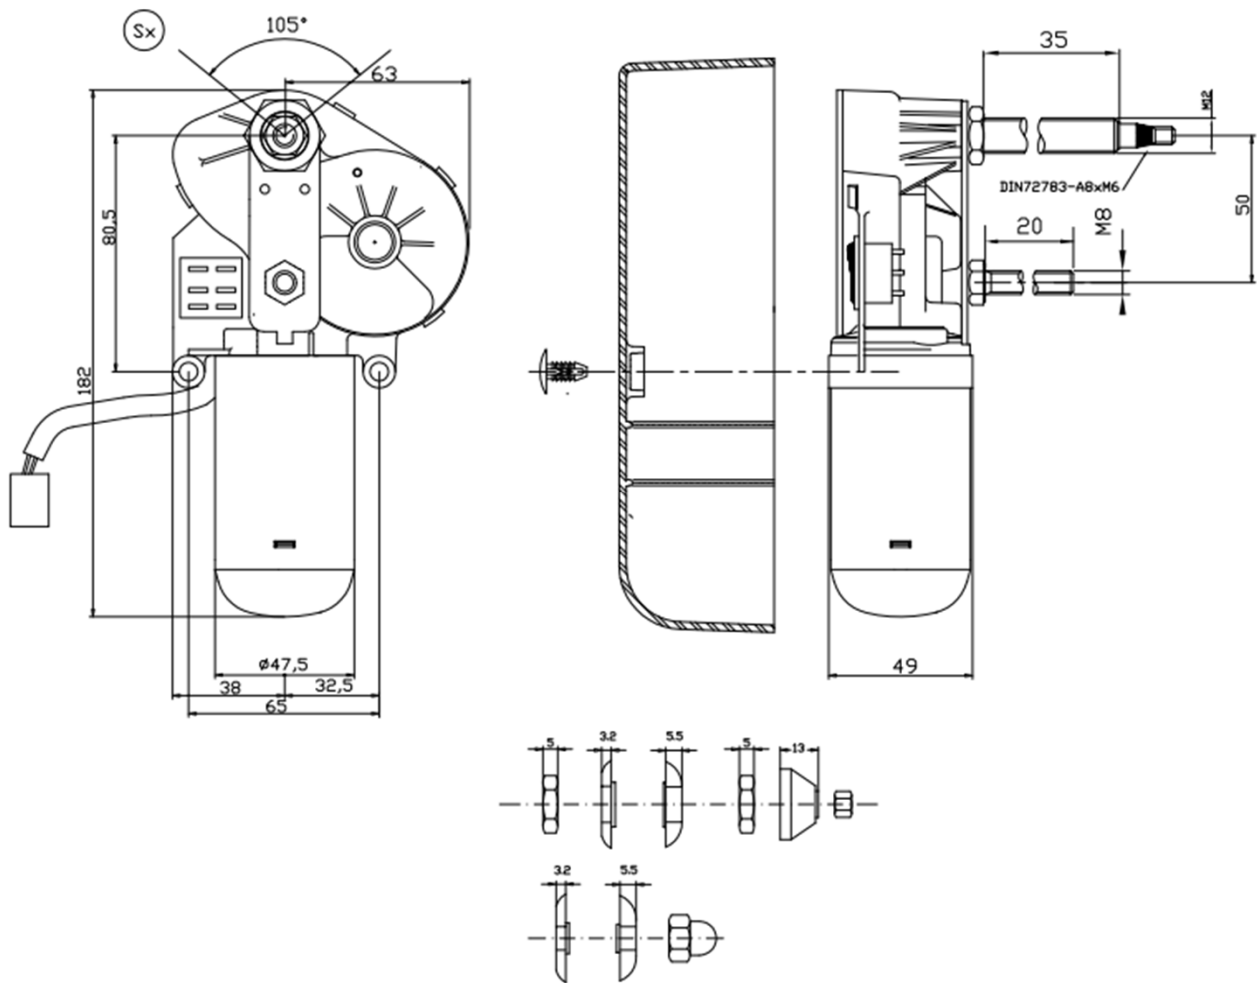

9909088

PART NUMBER	VOLTAGE (V) DC	NOMINAL TORQUE (Nm)	STARTING TORQUE (Nm)	NO LOAD SPEED (RPM)	OUTPUT POWER (W)
9909088	12	1	10	45	-