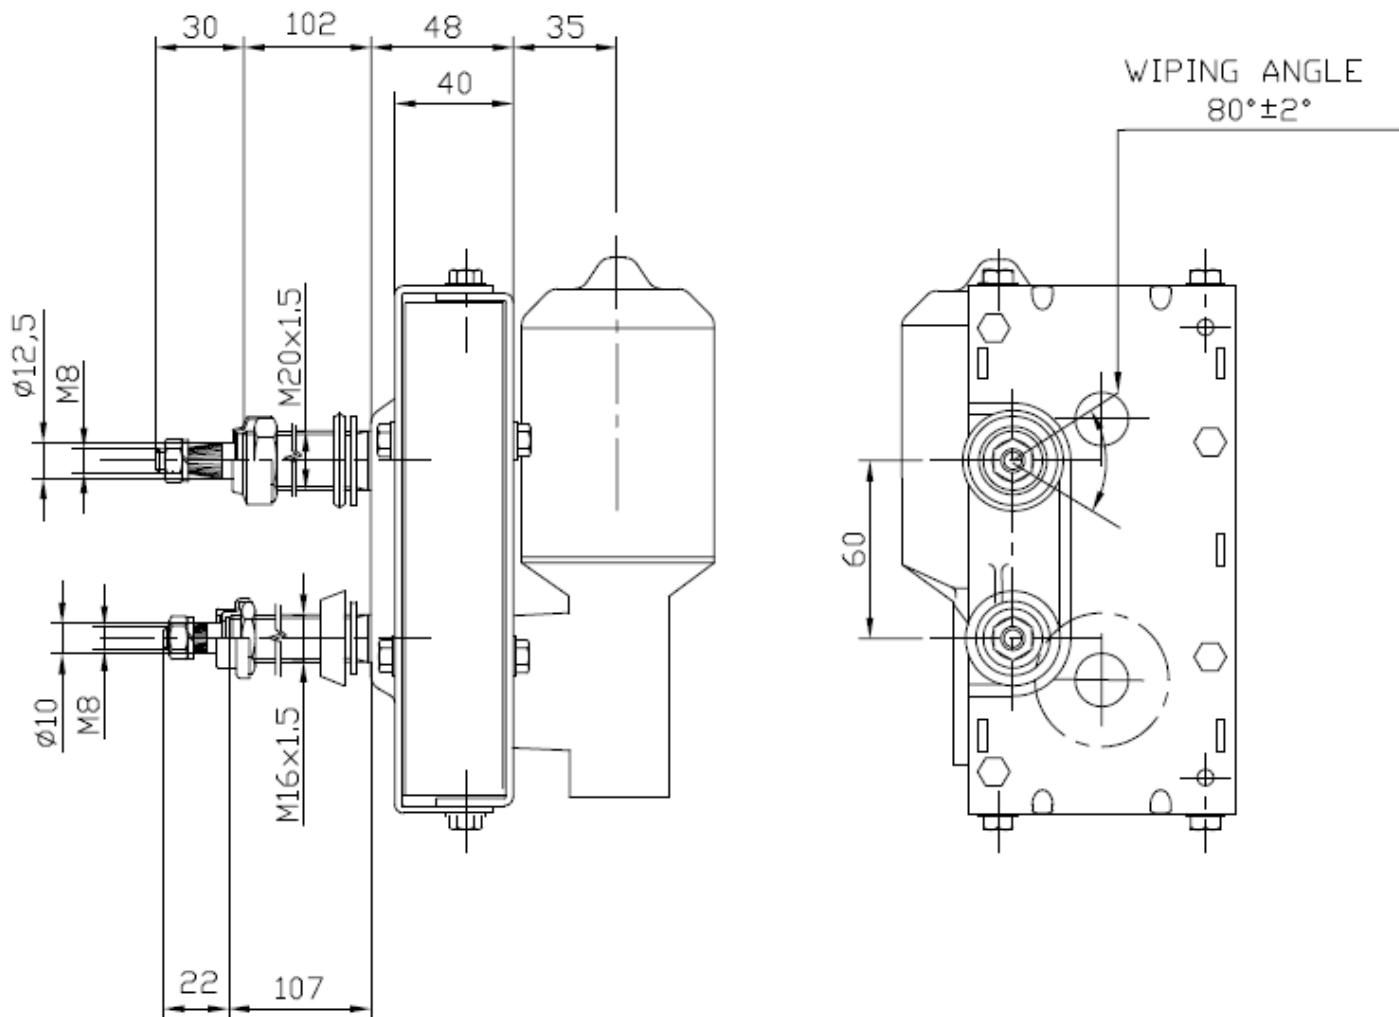

29140642

PART NUMBER	VOLTAGE (V) DC	NOMINAL TORQUE (Nm)	STARTING TORQUE (Nm)	NO LOAD SPEED (RPM)	OUTPUT POWER (W)
29140642	12	-	-	35	-