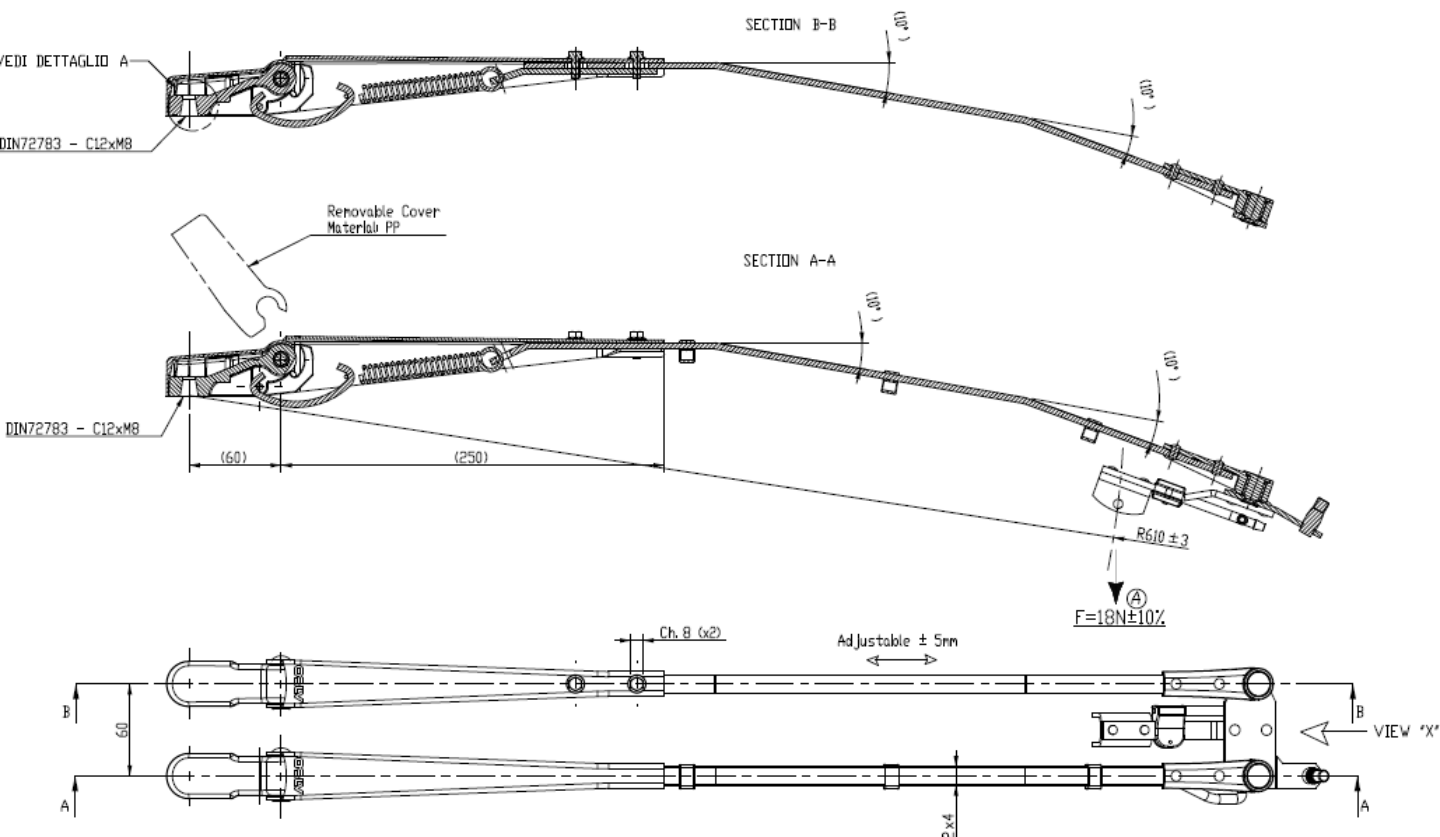

29110371

PART NUMBER	VOLTAGE (V) DC	NOMINAL TORQUE (Nm)	STARTING TORQUE (Nm)	NO LOAD SPEED (RPM)	OUTPUT POWER (W)
29110371	-	-	-	-	-