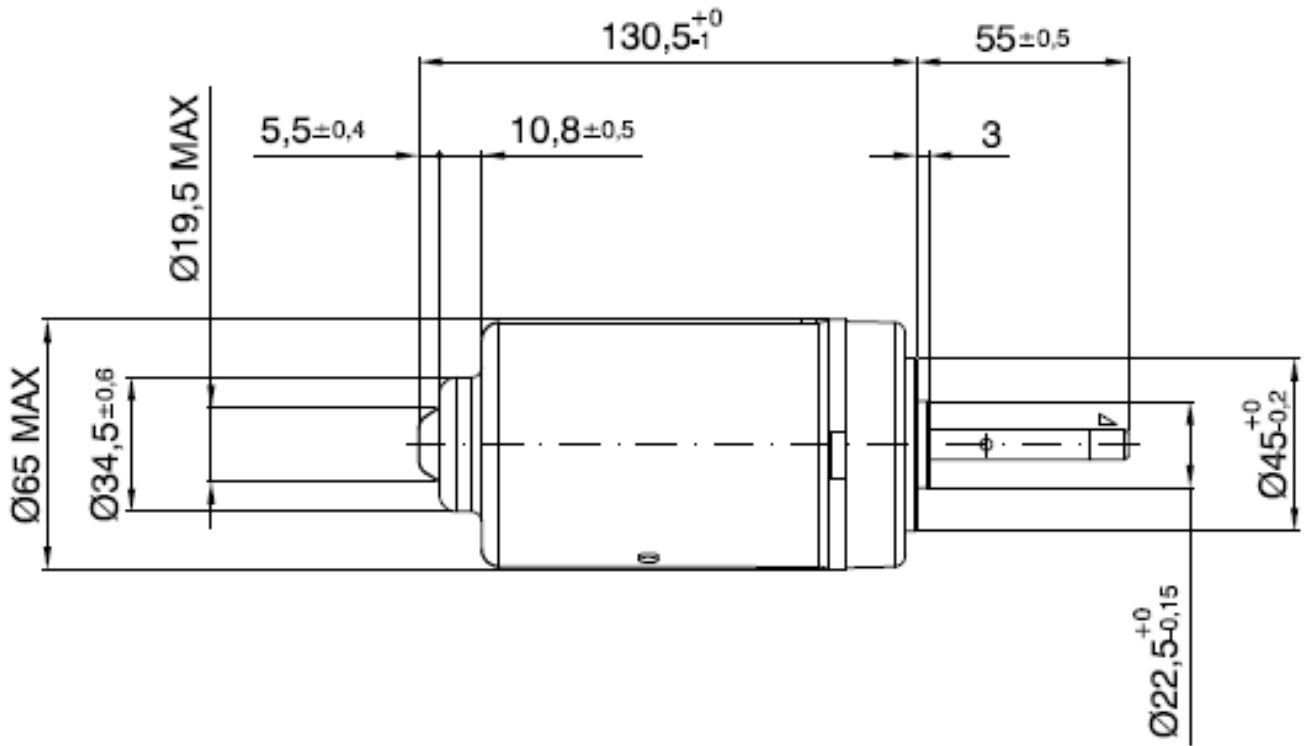

9903119

PART NUMBER	VOLTAGE (V) DC	NOMINAL TORQUE (Nm)	STARTING TORQUE (Nm)	NO LOAD SPEED (RPM)	OUTPUT POWER (W)
9903119	24	0,35	2	1900	70