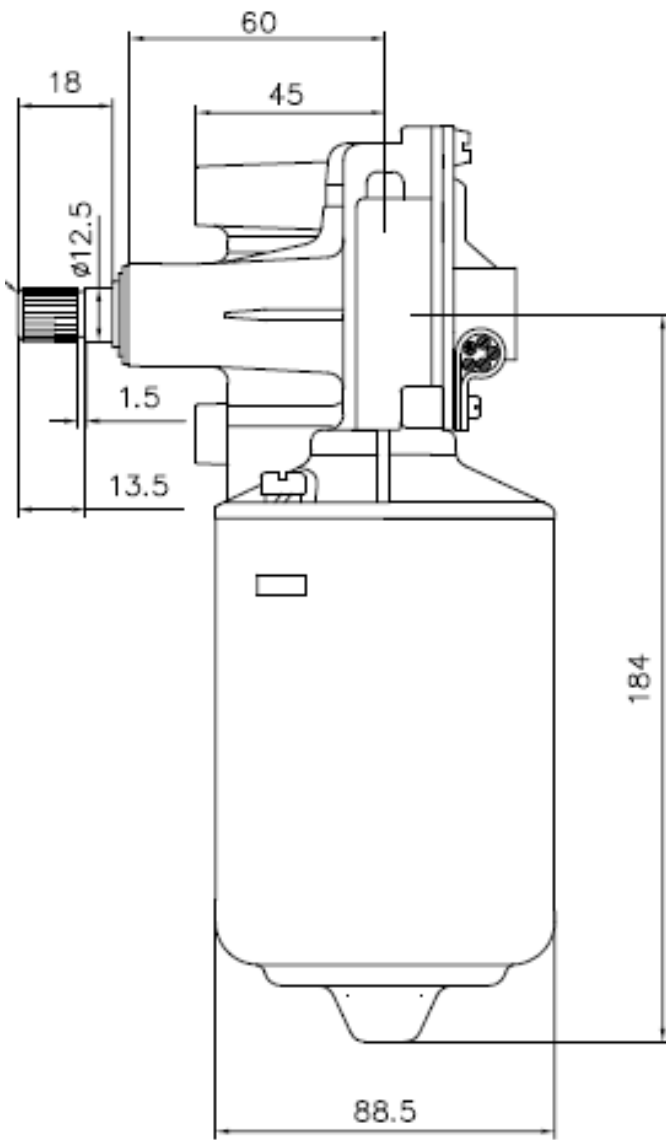

# 9902152

(A)

PART NUMBER	VOLTAGE (V) DC	NOMINAL TORQUE (Nm)	STARTING TORQUE (Nm)	NO LOAD SPEED (RPM)	OUTPUT POWER (W)
9902152	24	7	75	30	25