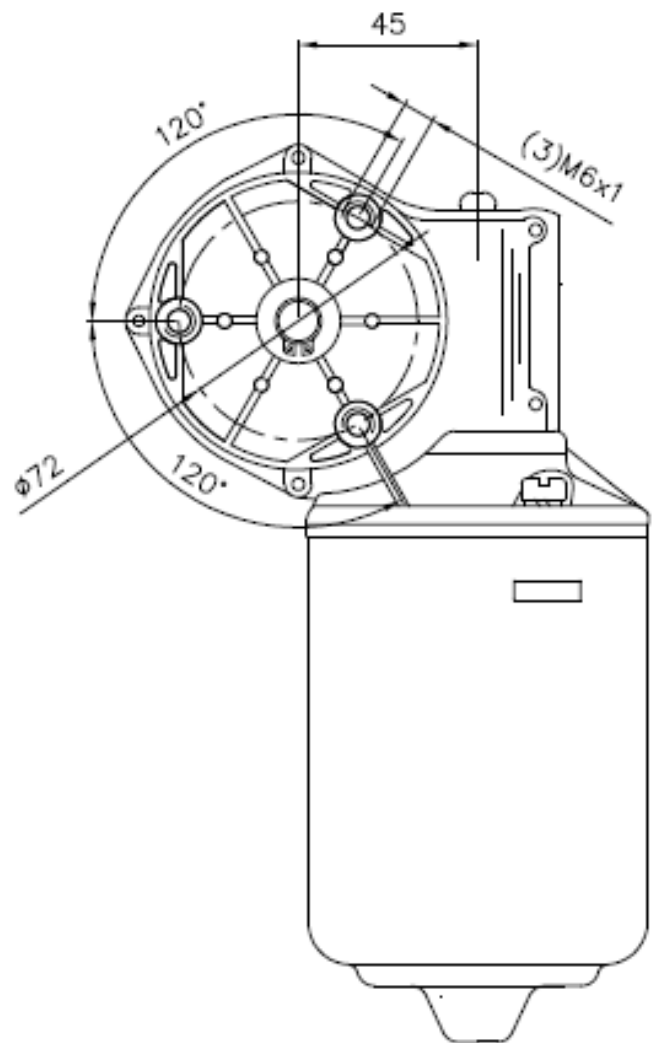

# 9902152

(A)

PART NUMBER	VOLTAGE (V) DC	NOMINAL TORQUE (Nm)	STARTING TORQUE (Nm)	NO LOAD SPEED (RPM)	OUTPUT POWER (W)
9902152	24	7	75	30	25