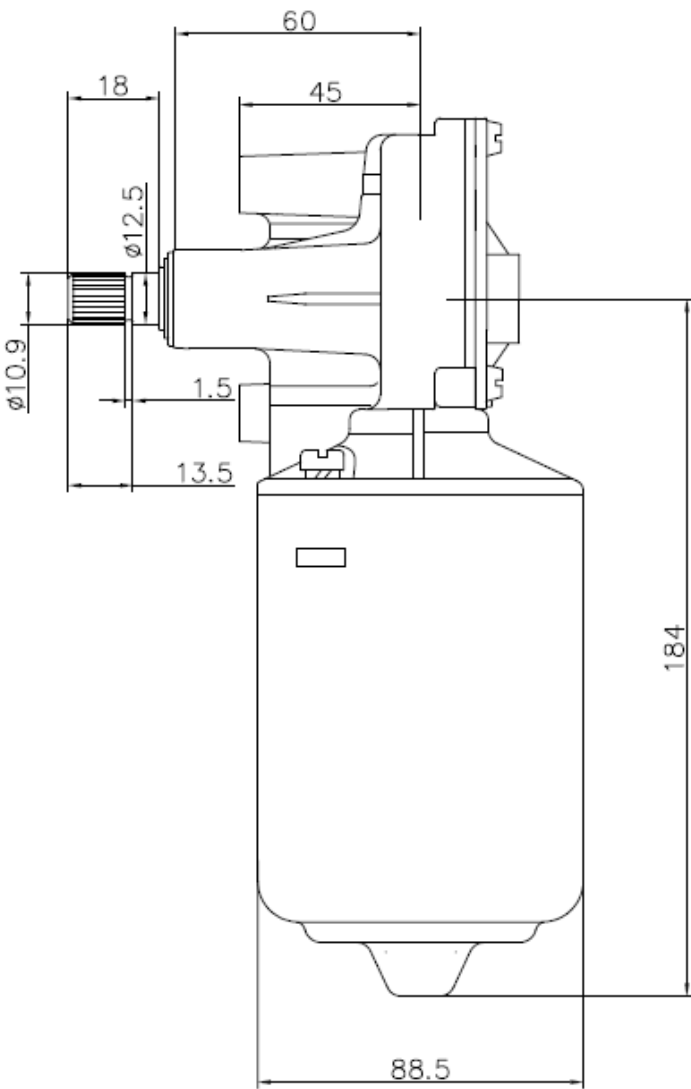

9902089

PART NUMBER	VOLTAGE (V) DC	NOMINAL TORQUE (Nm)	STARTING TORQUE (Nm)	NO LOAD SPEED (RPM)	OUTPUT POWER (W)
9902089	12	6,5	65	27	-