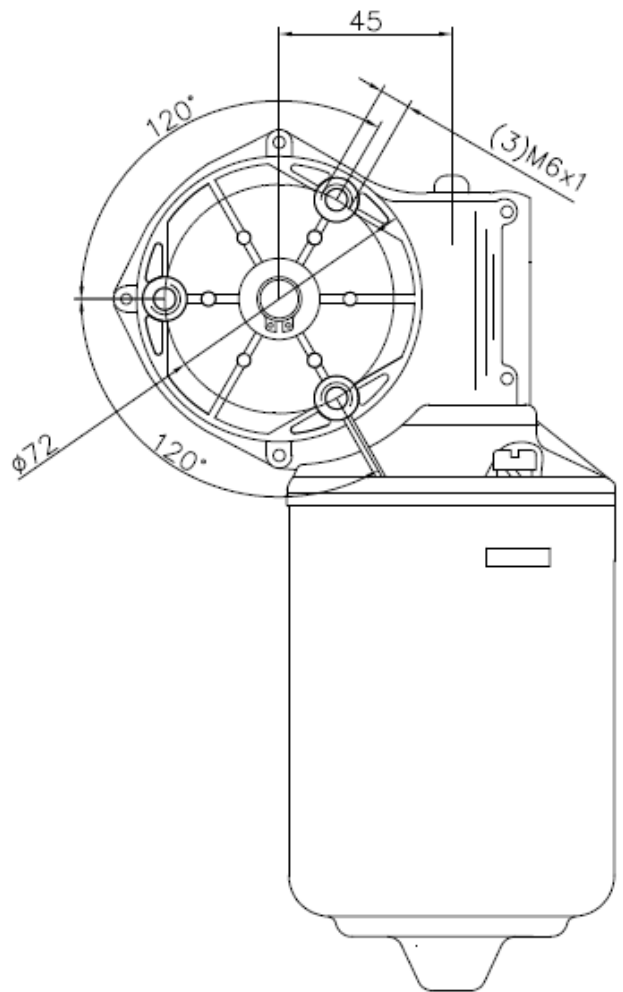

9902089

PART NUMBER	VOLTAGE (V) DC	NOMINAL TORQUE (Nm)	STARTING TORQUE (Nm)	NO LOAD SPEED (RPM)	OUTPUT POWER (W)
9902089	12	6,5	65	27	-