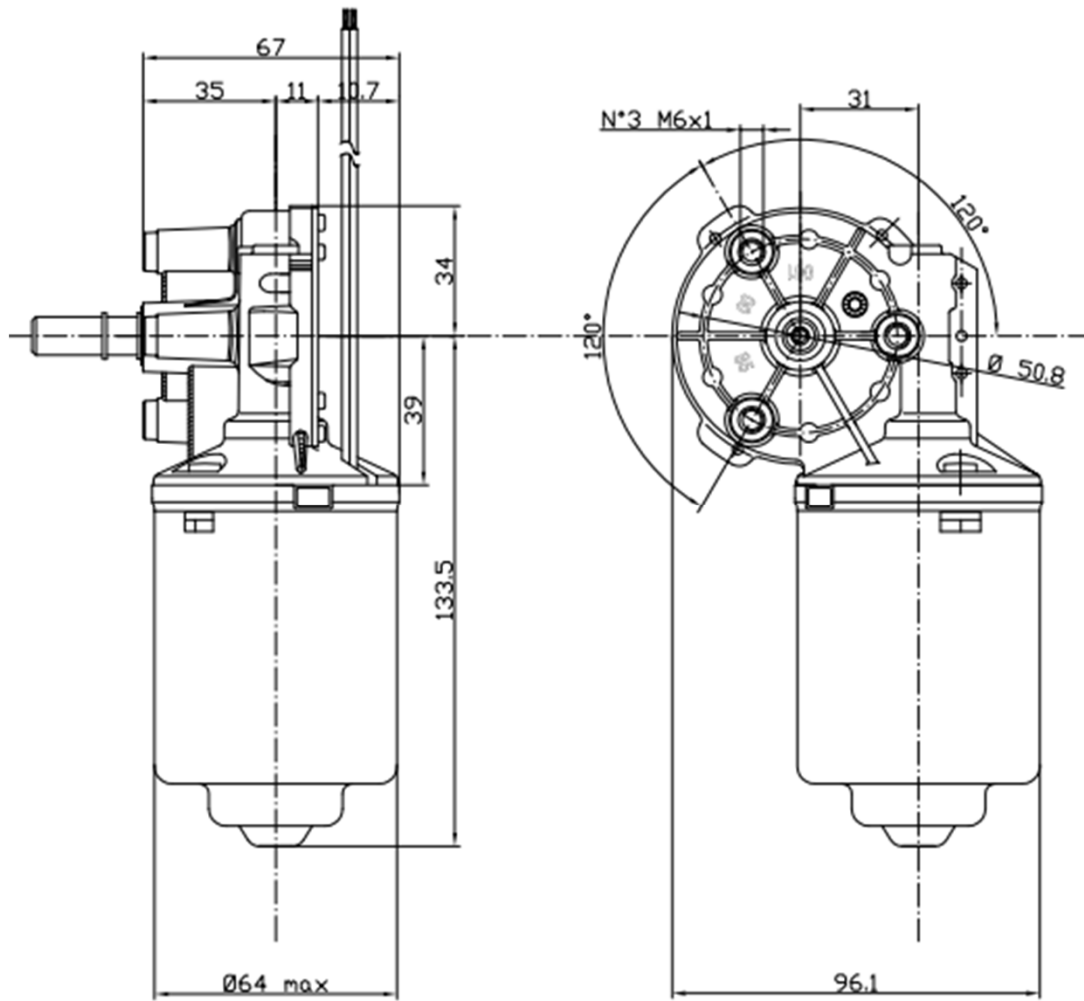

# 9900225

PART NUMBER	VOLTAGE (V) DC	NOMINAL TORQUE (Nm)	STARTING TORQUE (Nm)	NO LOAD SPEED (RPM)	OUTPUT POWER (W)
9900225	24	5	45	50	24