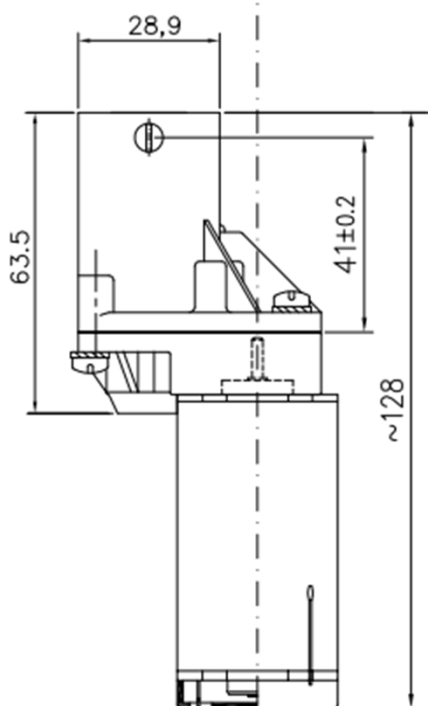

# A9908901

Technical specifications	
Nominal tension (V)	24
Nominal load (Kg)	100
Nominal current (A)	1
Duty-cycle	70%
Maximal load (Kg)	170
Unload speed (mm/s)	5

PART NUMBER	VOLTAGE (V) DC	NOMINAL TORQUE (Nm)	STARTING TORQUE (Nm)	NO LOAD SPEED (RPM)	OUTPUT POWER (W)
A9908901	12/24	-	-	-	-