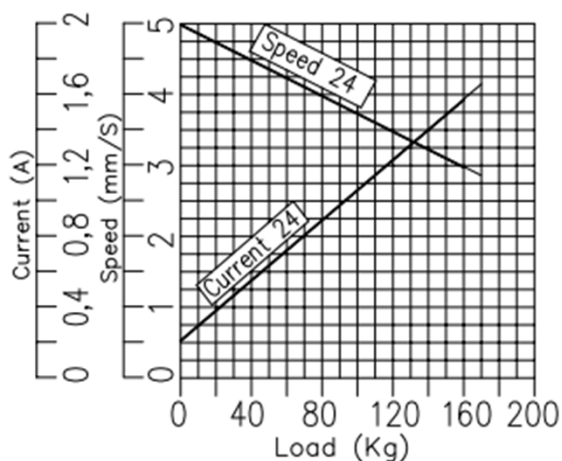

# A9908901

Technical specifications	
Nominal tension (V)	24
Nominal load (Kg)	100
Nominal current (A)	1
Duty-cycle	70%
Maximal load (Kg)	170
Unload speed (mm/s)	5

PART NUMBER	VOLTAGE (V) DC	NOMINAL TORQUE (Nm)	STARTING TORQUE (Nm)	NO LOAD SPEED (RPM)	OUTPUT POWER (W)
A9908901	12/24	-	-	-	-