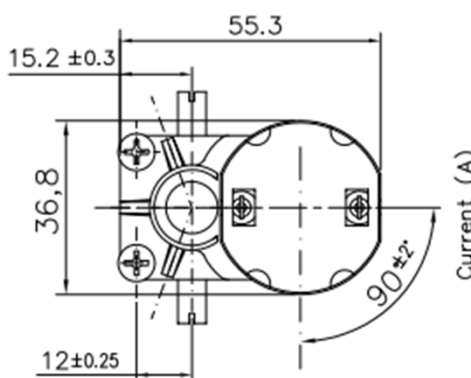

# A9908901

Technical specifications	
Nominal tension (V)	24
Nominal load (Kg)	100
Nominal current (A)	1
Duty-cycle	70%
Maximal load (Kg)	170
Unload speed (mm/s)	5

PART NUMBER	VOLTAGE (V) DC	NOMINAL TORQUE (Nm)	STARTING TORQUE (Nm)	NO LOAD SPEED (RPM)	OUTPUT POWER (W)
A9908901	12/24	-	-	-	-